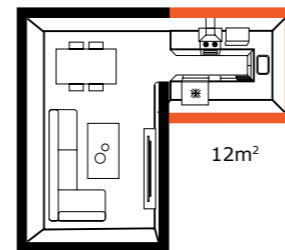

Combine with:
DELNING
Self-subscribing food storage & pantry

99:-/month/family member
De-clutter your home by placing all fresh, perishable, frozen and diffusion foodstuffs in a central, safe, encrypted, biometric security storage unit. Compatible with IKEA Foods, Wholefoods, Tesco and Amazon. 712.234.76

* Connects to any IKEA Garden Home with compatible Facade, Patio, Roof Deck or Promenade.

New KRÄFTSKIVA kitchen module* 29:-/h/guest
Host more guests than you can. Dinner party containment structure, max 8 people per module. Wide range of global cuisine included (local cultural license fees may apply).