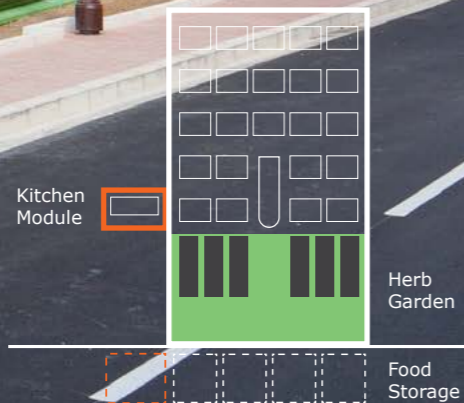

KLIPPA
Gardening GnomeDrone
239:-*/month

Home garden monitoring/harvesting/tending/watering drone keeps your garden alive, active and ebullient. Full sharing capabilities are free with your active IKEA TILLSAMMANS account. White. 312.234.76

* License restrictions apply. GnomeDrone may be unavailable in some regions. Check with local agencies to see if you live in a drone-free zone.